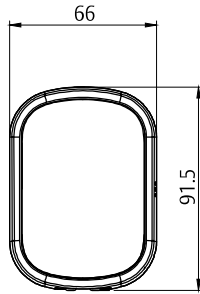

Exterior

Exterior

Description	Part Number
Yale Assure Lock SL Satin Chrome	YRD256NRSC
Yale Assure Lock SL Matt Black	YRD256NRMBK