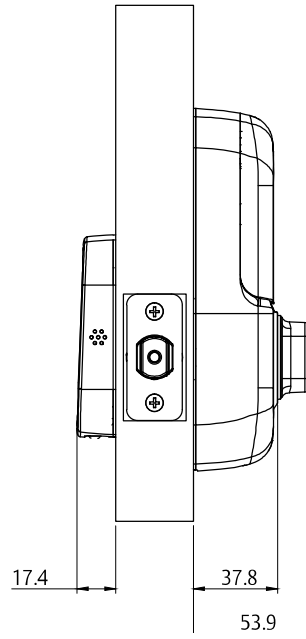

Exterior

Exterior

Description	Part Number
Yale Assure Lock SL Satin Chrome	YRD256NRSC
Yale Assure Lock SL Matt Black	YRD256NRMBK