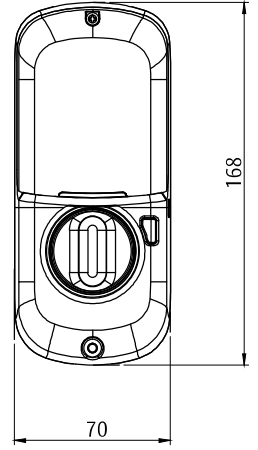

## Features & Specifications

- Simple installation
- Create up to 25 unique PIN codes
- Keyless entry
- Suits a standard 54mm timber door preparation
- Adjustable 60-70mm backset
- 4 x AA Batteries
- 9V battery backup
- Home automation integration capabilities with Yale Network Module
- Available in Satin Chrome finish

Exterior

Interior

Exterior

Interior

Description	Part Number
Yale Assure Lock SL Satin Chrome	YRD256NRSC
Yale Assure Lock SL Matt Black	YRD256NRMBK