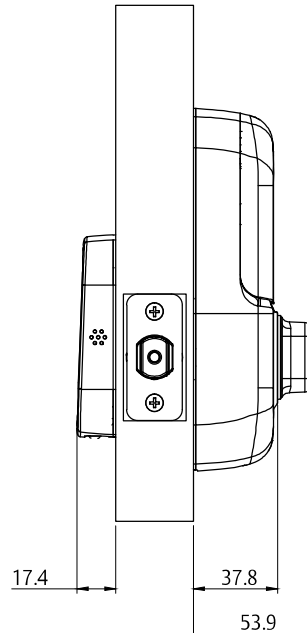

## Features & Specifications

- Simple installation
- Create up to 25 unique PIN codes
- Keyless entry
- Suits a standard 54mm timber door preparation
- Adjustable 60-70mm backset
- 4 x AA Batteries
- 9V battery backup
- Home automation integration capabilities with Yale Network Module
- Available in Satin Chrome finish

Exterior

Interior

Exterior

Interior

Description	Part Number
Yale Assure Lock SL Satin Chrome	YRD256NRSC
Yale Assure Lock SL Matt Black	YRD256NRMBK