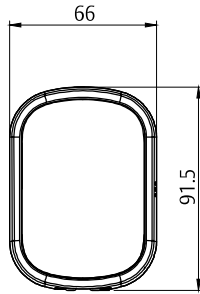

## Features & Specifications

- Simple installation
- Create up to 25 unique PIN codes
- Keyless entry
- Suits a standard 54mm timber door preparation
- Adjustable 60-70mm backset
- 4 x AA Batteries
- 9V battery backup
- Home automation integration capabilities with Yale Network Module
- Available in Satin Chrome finish

Exterior

Interior

Exterior

Interior

Description	Part Number
Yale Assure Lock SL Satin Chrome	YRD256NRSC
Yale Assure Lock SL Matt Black	YRD256NRMBK