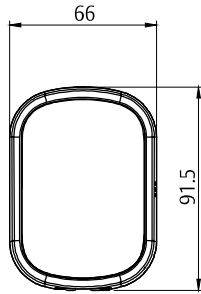

Exterior

Exterior

Description	Part Number
Yale Assure Lock SL Satin Chrome	YRD256NRSC
Yale Assure Lock SL Matt Black	YRD256NRMBK