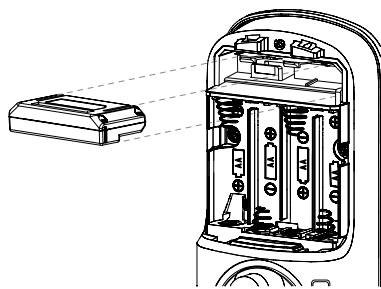

The Yale ZigBee, Z-Wave Network Modules seamlessly integrate into most home automation and alarm systems.