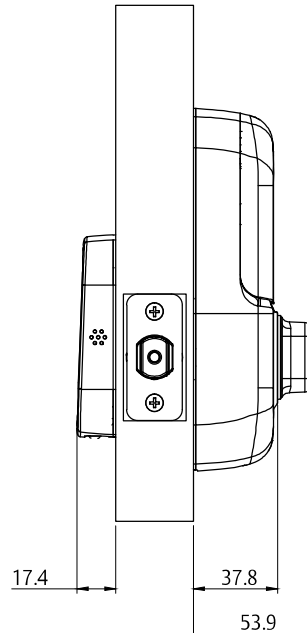

Exterior

Exterior

Description	Part Number
Yale Assure Lock SL Satin Chrome	YRD256NRSC
Yale Assure Lock SL Matt Black	YRD256NRMBK