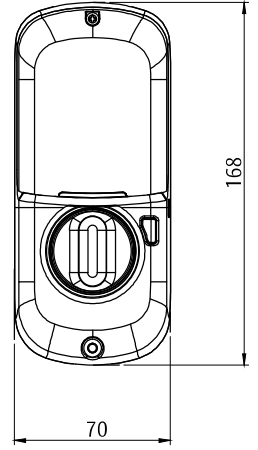

Exterior

Exterior

Description	Part Number
Yale Assure Lock SL Satin Chrome	YRD256NRSC
Yale Assure Lock SL Matt Black	YRD256NRMBK