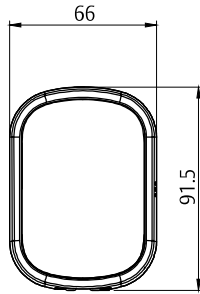

*Modules are sold separately

Features & Specifications

- Simple installation
- Create up to 25 unique PIN codes
- Keyless entry
- Suits a standard 54mm timber door preparation
- Adjustable 60-70mm backset
- 4 x AA Batteries
- 9V battery backup
- Home automation integration capabilities with Yale Network Module
- Available in Satin Chrome finish

Exterior

Interior

Exterior

Interior

Description	Part Number
Yale Assure Lock SL Satin Chrome	YRD256NRSC
Yale Assure Lock SL Matt Black	YRD256NRMBK