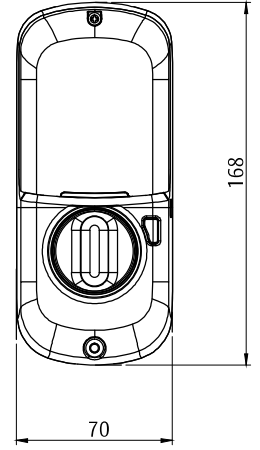

*Modules are sold separately

Features & Specifications

- Simple installation
- Create up to 25 unique PIN codes
- Keyless entry
- Suits a standard 54mm timber door preparation
- Adjustable 60-70mm backset
- 4 x AA Batteries
- 9V battery backup
- Home automation integration capabilities with Yale Network Module
- Available in Satin Chrome finish

Exterior

Interior

Exterior

Interior

Description	Part Number
Yale Assure Lock SL Satin Chrome	YRD256NRSC
Yale Assure Lock SL Matt Black	YRD256NRMBK