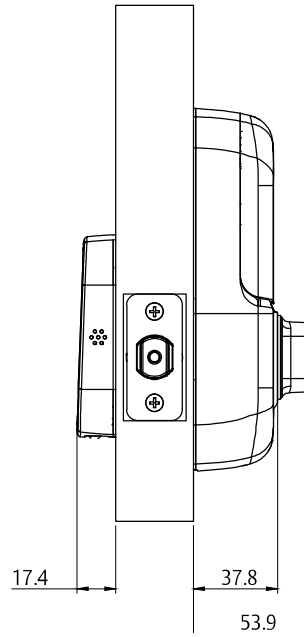

*Modules are sold separately

Features & Specifications

- Simple installation
- Create up to 25 unique PIN codes
- Keyless entry
- Suits a standard 54mm timber door preparation
- Adjustable 60-70mm backset
- 4 x AA Batteries
- 9V battery backup
- Home automation integration capabilities with Yale Network Module
- Available in Satin Chrome finish

Exterior

Interior

Exterior

Interior

Description	Part Number
Yale Assure Lock SL Satin Chrome	YRD256NRSC
Yale Assure Lock SL Matt Black	YRD256NRMBK