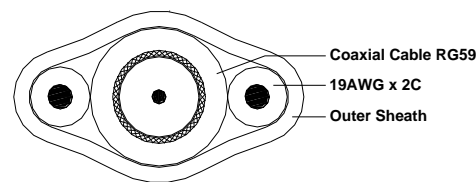

garland
cables

pro series

Industrial / Power / Data / Security / Fibre

Garland's Pro Series range is the experts' choice for high quality cables.

Part No: CCTVCOM24

| | |
|-----------------------|--------------------------------------------------------------------------------------------------------------------------------------------------------------------------------------------------------------------------------------|
| Description | Composite cable consisting of : |
| | <ul style="list-style-type: none"> 1 Coax, 23AWG PACW, Solid Dielectric, 84% PACW Braiding, PVC Inner Sheath. 2 Cores, 19AWG Stranded PACW, 2Core PVC Insulation, Overall Jacketted with a PVC Outer Sheath. |
| Suitable Applications | For networking & low voltage power connection. |

Cable Construction Drawing

Cable Construction Relative Parts

Coaxial Cable

Cable Description

Coaxial Cable RG59

| Conductor | AWG | Standing | Area(mm ²) | Diameter(mm) | Material |
|------------|-------------------------------------------------------------------------------------------|----------|------------------------|--------------|----------|
| | 23 | 1/0.60 | 0.29 | 0.6 | PACW |
| Insulation | Material : Solid PE Nominal Thickness (mm) : 1.5 Nominal OD (mm) : 3.7 | | | | |
| Braiding | Material : PACW | | Coverage : 84% | | |
| Jacket | Material : PVC Colour : Black Nominal Thickness (mm) : 0.9 Nominal OD (mm) : 6.2 | | | | |

Outer Sheath

| | | | | | |
|--|---------------------------------------------------------------------------------------------------|--|--|--|--|
| | Material : PVC Colour : Black Nominal Thickness (mm) : 0.65 Nominal OD (mm) : 7.8 x 13.0 | | | | |
|--|---------------------------------------------------------------------------------------------------|--|--|--|--|