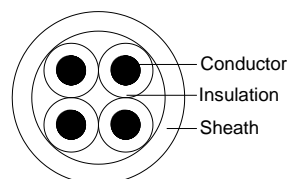

garland
cables

pro series

Industrial / Power / Data / Security / Fibre

Garland's Pro Series range is the experts' choice for high quality cables.

Security Cable

Part No: MC144BN

Description	Stranded 21 AWG PACW, 4C, PVC Insulation, PVC Sheath.
Applicable Standards	AS/ACIF S008, BS4737-3.30
Suitable Applications	For inter-connecting wiring, suitable for use in Security/Intruded Alarm system; Use in low voltage/low current applications such as intercommunication.
	Not suitable for mains connection.

Cable Construction Drawing

Cable Construction Relative Parts

Cable Description					
Conductor	AWG	Stranding	Area(mm ²)	Diameter(mm)	Material
	21	14/0.2	0.44	0.87	PACW
Insulation	Cores :	4			
	Material :	PVC			
	Colour :	Red, Black, White, Blue			
	Nominal Thickness (mm) :	0.3			
Sheath	Nominal OD (mm) :	1.5			
	Material :	PVC			
	Colour :	Brown			
	Nominal Thickness (mm) :	0.5			
	Nominal OD (mm) :	4.7			