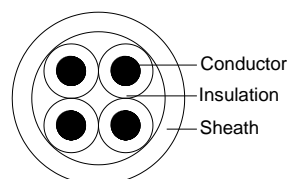

garland
cables

pro series

Industrial / Power / Data / Security / Fibre

Garland's Pro Series range is the experts' choice for high quality cables.

Part No: MC144WH

Description	Stranded 21AWG PACW, 4C, PVC Insulation, PVC Sheath.
Applicable Standards	AS/ACIF S008, BS4737-3.30
Suitable Applications	For inter-connecting wiring, suitable for use in Security/Intruded Alarm system; Use in low voltage/low current applications such as intercommunication.
	Not suitable for mains connection.

Cable Construction Drawing

Cable Construction Relative Parts

Security Cable

Cable Description

Conductor	AWG	Stranding	Area(mm ²)	Diameter(mm)	Material
	21	14/0.2	0.44	0.87	PACW
Insulation	Cores : 4		Material : PVC		
	Colour : White, Blue, Red, Black		Nominal Thickness (mm) : 0.3		
	Nominal OD (mm) : 1.5				
Sheath	Material : PVC		Colour : White		
	Nominal Thickness (mm) : 0.5		Nominal OD (mm) : 4.7		