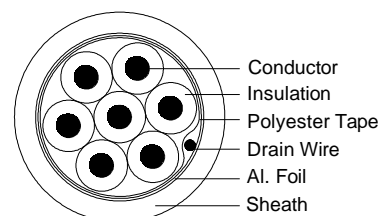

garland
cables

pro series

Industrial / Power / Data / Security / Fibre

Garland's Pro Series range is the experts' choice for high quality cables.

Security Cable

Part No: MC147SHF

Description	Stranded 21AWG (14/0.2mm) PACW, 7C, PVC Insulation, Aluminium Polyester Tape Overall Screen, 24AWG TACW (7/0.2mm) Drain Wire, LSHF Sheath.
Applicable Standards	AS/CA S-008, BS4737-3.30, AS 1049, EIA RS 232-C
Suitable Applications	For inter-connecting wiring, suitable for use in Security/Intruded Alarm systems and low bit rate unbalanced data systems such as RS-232. Can be used to interconnect DTE such as printers, fax machines and modems to consoles; Use in low voltage/low current applications such as intercommunication.
Not suitable for mains connection.	

Cable Construction Drawing

Cable Construction Relative Parts

Cable Description

Conductor	AWG	Stranding	Area(mm ²)	Diameter(mm)	Material
	21	14/0.2	0.44	0.87	PACW
Insulation	Cores : 7		Material : PVC	Colour : White, Blue, Red, Black, Yellow, Green, Brown	
	Nominal Thickness (mm) : 0.3		Nominal OD (mm) : 1.5		
Screen	Material : Al. Polyester Tape		Coverage : 100%		

Drain Wire	AWG	Stranding	Area(mm ²)	Diameter(mm)	Material
	24	7/0.2	0.22	0.6	TACW
Sheath	Material : LSHF Colour : Grey Nominal Thickness (mm) : 0.75 Nominal OD (mm) : 6.55				

Electrical Properties

Voltage Rating	ELV
Max. Conductor DC Resistance @ 20°C	45.2Ω/km
Min. Insulation Resistance @ 20°C	50MΩ.km
Voltage Test: Conductor to core	1.5 kV ac/1min
Voltage Test: Core to sheath	3.0 kV ac/1min