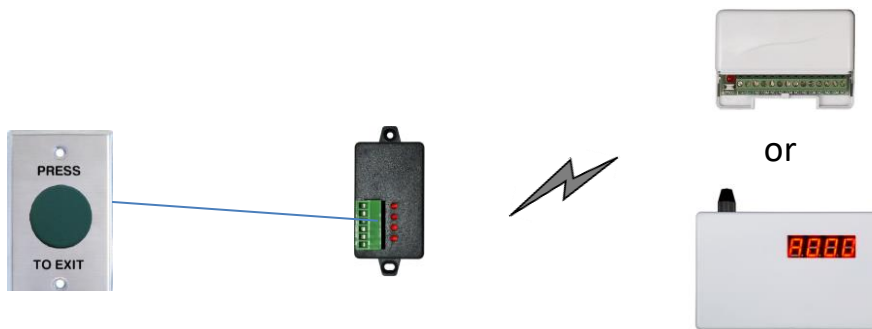

4-Channel Transmitter DFMRTI10

RTI10 universal 4-channel transmitter is designed to take any dry contacts as inputs from button/switch/relay devices, and transmit them to ACTIVOR receivers.

Features:

- Suitable for all types of dry contacts NO or NC
- Long RF range up to 100m in open area
- 4 channel inputs and outputs - each has LED indication
- Compact design to fit in limited space
- Compatible with all Activor receivers, such as DFMRRR01, DFMRRR500 and DFMRRR1000