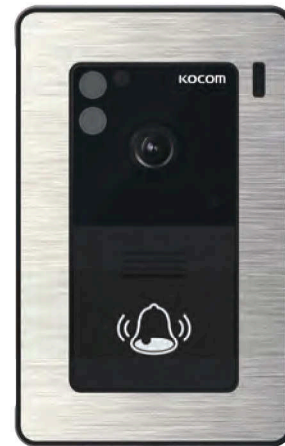

DOOR CAMERA
KC-S81M NEW

SPECIFICATIONS

Power	DC 11V±1V(power from monitor)
Power Consumption	Max. 3W
Wiring	4 Wire
Body Material	Metal
Mount Type	Surface mount
Camera Angle	100 ° (Angle Abjustable)
Min. Illumination	0.1 lux(LED ON)
Dimesion	70(W) x 125(H) x 21(D)mm

WIRING

DOOR CAMERA
KC-94 NEW

SPECIFICATIONS

Power	DC 12V±1V(power from monitor)
Power Consumption	Max. 2,5W
Wiring	4 Wire
Body Material	Plastic
Mount Type	Flush mount
Camera Angle	100 ° (Angle Abjustable)
Min. Illumination	0.1 lux(LED ON)
Dimesion	89(W) x 131(H) x 13(D)mm

WIRING

DOOR CAMERA
KC-MC30

SPECIFICATIONS

Power	DC 12V±1V(power from monitor)
Power Consumption	Max. 2,5W
Wiring	4 Wire
Body Material	Metal
Mount Type	Surface mount
Camera Angle	100 ° (Angle Abjustable)
Min. Illumination	0.1 lux(LED ON)
Dimesion	110(W) x 158(H) x 39(D)mm

WIRING

DOOR CAMERA
KC-C60

SPECIFICATIONS

Power	DC 12V±1V(power from monitor)
Power Consumption	Max. 2,5W
Wiring	4 Wire
Body Material	Plastic
Mount Type	Surface mount
Camera Angle	100 ° (Fixed)
Min. Illumination	0.1 lux(LED ON)
Dimesion	95(W) x 12(H) x 34(D)mm