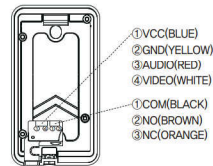

DOOR CAMERA
KC-S81M NEW

SPECIFICATIONS

Power	DC 11V±1V(power from monitor)
Power Consumption	Max. 3W
Wiring	4 Wire
Body Material	Metal
Mount Type	Surface mount
Camera Angle	100 ° (Angle Abjustable)
Min. Illumination	0.1 lux(LED ON)
Dimesion	70(W) x 125(H) x 21(D)mm

WIRING

DOOR CAMERA
KC-94 NEW

SPECIFICATIONS

Power	DC 12V±1V(power from monitor)
Power Consumption	Max. 2,5W
Wiring	4 Wire
Body Material	Plastic
Mount Type	Flush mount
Camera Angle	100 ° (Angle Abjustable)
Min. Illumination	0.1 lux(LED ON)
Dimesion	89(W) x 131(H) x 13(D)mm

WIRING

DOOR CAMERA
KC-MC30

SPECIFICATIONS

Power	DC 12V±1V(power from monitor)
Power Consumption	Max. 2,5W
Wiring	4 Wire
Body Material	Metal
Mount Type	Surface mount
Camera Angle	100 ° (Angle Abjustable)
Min. Illumination	0.1 lux(LED ON)
Dimesion	110(W) x 158(H) x 39(D)mm

WIRING

DOOR CAMERA
KC-C60

SPECIFICATIONS

Power	DC 12V±1V(power from monitor)
Power Consumption	Max. 2,5W
Wiring	4 Wire
Body Material	Plastic
Mount Type	Surface mount
Camera Angle	100 ° (Fixed)
Min. Illumination	0.1 lux(LED ON)
Dimesion	95(W) x 12(H) x 34(D)mm