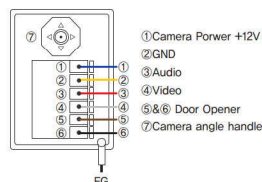

WIRING

DOOR CAMERA
KC-94 NEW

SPECIFICATIONS

Power	DC 12V±1V(power from monitor)
Power Consumption	Max. 2,5W
Wiring	4 Wire
Body Material	Plastic
Mount Type	Flush mount
Camera Angle	100 ° (Angle Abjustable)
Min. Illumination	0.1 lux(LED ON)
Dimesion	89(W) x 131(H) x 13(D)mm

WIRING

DOOR CAMERA
KC-MC30

SPECIFICATIONS

Power	DC 12V±1V(power from monitor)
Power Consumption	Max. 2,5W
Wiring	4 Wire
Body Material	Metal
Mount Type	Surface mount
Camera Angle	100 ° (Angle Abjustable)
Min. Illumination	0.1 lux(LED ON)
Dimesion	110(W) x 158(H) x 39(D)mm

WIRING

DOOR CAMERA
KC-C60

SPECIFICATIONS

Power	DC 12V±1V(power from monitor)
Power Consumption	Max. 2,5W
Wiring	4 Wire
Body Material	Plastic
Mount Type	Surface mount
Camera Angle	100 ° (Fixed)
Min. Illumination	0.1 lux(LED ON)
Dimesion	95(W) x 12(H) x 34(D)mm