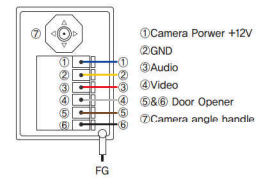

DOOR CAMERA
KC-S81M NEW

SPECIFICATIONS

Power	DC 11V±1V(power from monitor)
Power Consumption	Max. 3W
Wiring	4 Wire
Body Material	Metal
Mount Type	Surface mount
Camera Angle	100 ° (Angle Abjustable)
Min. Illumination	0.1 lux(LED ON)
Dimesion	70(W) x 125(H) x 21(D)mm

WIRING

DOOR CAMERA
KC-94 NEW

SPECIFICATIONS

Power	DC 12V±1V(power from monitor)
Power Consumption	Max. 2,5W
Wiring	4 Wire
Body Material	Plastic
Mount Type	Flush mount
Camera Angle	100 ° (Angle Abjustable)
Min. Illumination	0.1 lux(LED ON)
Dimesion	89(W) x 131(H) x 13(D)mm

WIRING

DOOR CAMERA
KC-MC30

SPECIFICATIONS

Power	DC 12V±1V(power from monitor)
Power Consumption	Max. 2,5W
Wiring	4 Wire
Body Material	Metal
Mount Type	Surface mount
Camera Angle	100 ° (Angle Abjustable)
Min. Illumination	0.1 lux(LED ON)
Dimesion	110(W) x 158(H) x 39(D)mm

WIRING

DOOR CAMERA
KC-C60

SPECIFICATIONS

Power	DC 12V±1V(power from monitor)
Power Consumption	Max. 2,5W
Wiring	4 Wire
Body Material	Plastic
Mount Type	Surface mount
Camera Angle	100 ° (Fixed)
Min. Illumination	0.1 lux(LED ON)
Dimesion	95(W) x 12(H) x 34(D)mm