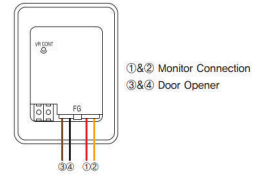

**SPECIFICATIONS**

Power	DC 12V±1V(power from monitor)
Power Consumption	Max. 3W
Wiring	2 Wire
Body Material	Metal
Mount Type	Surface mount
Camera Angle	100 ° (Angle Adjustable)
Min. Illumination	0.1 lux(LED ON)
Dimension	110(W) x 158(H) x 39(D)mm

**WIRING**

DOOR CAMERA  
**KC-MC22**

- 2 WIRE

**SPECIFICATIONS**

Power	DC 12V±1V(power from monitor)
Power Consumption	Max. 2.5W
Wiring	2 Wire
Body Material	Metal
Mount Type	Surface mount
Camera Angle	90 ° (Fixed)
Min. Illumination	0.1 lux on the object(LED ON)
Dimension	95(W) x 127(H) x 32(D)mm

**WIRING**

DOOR CAMERA  
**KC-MC11**

- 2 WIRE
- SUNVISOR

**SPECIFICATIONS**

Power	DC 12V±1V(power from monitor)
Power Consumption	Max. 2.5W
Wiring	2 Wire
Body Material	Metal
Mount Type	Surface mount
Camera Angle	90 ° (Fixed)
Min. Illumination	0.1 lux on the object(LED ON)
Dimension	40(W) x 120(H) x 22(D)mm