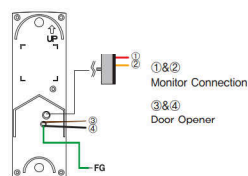

DOOR CAMERA
KC-MC32

- 2 WIRE
- SUNVISOR

SPECIFICATIONS

Power	DC 12V±1V(power from monitor)
Power Consumption	Max. 3W
Wiring	2 Wire
Body Material	Metal
Mount Type	Surface mount
Camera Angle	100 ° (Angle Adjustable)
Min. Illumination	0.1 lux(LED ON)
Dimension	110(W) x 158(H) x 39(D)mm

WIRING

DOOR CAMERA
KC-MC22

- 2 WIRE

SPECIFICATIONS

Power	DC 12V±1V(power from monitor)
Power Consumption	Max. 2.5W
Wiring	2 Wire
Body Material	Metal
Mount Type	Surface mount
Camera Angle	90 ° (Fixed)
Min. Illumination	0.1 lux on the object(LED ON)
Dimension	95(W) x 127(H) x 32(D)mm

WIRING

DOOR CAMERA
KC-MC11

- 2 WIRE
- SUNVISOR

SPECIFICATIONS

Power	DC 12V±1V(power from monitor)
Power Consumption	Max. 2.5W
Wiring	2 Wire
Body Material	Metal
Mount Type	Surface mount
Camera Angle	90 ° (Fixed)
Min. Illumination	0.1 lux on the object(LED ON)
Dimension	40(W) x 120(H) x 22(D)mm

WIRING

DOOR CAMERA
KC-C62

- 2 WIRE

SPECIFICATIONS

Power	DC 12V±1V(power from monitor)
Power Consumption	Max. 2.5W
Wiring	2 Wire
Body Material	Plastic
Mount Type	Surface mount
Camera Angle	100 ° (Fixed)
Min. Illumination	0.1 lux(LED ON)
Dimension	95(W) x 127(H) x 34(D)mm

WIRING