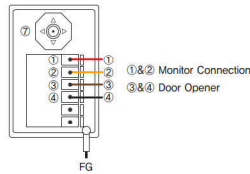

DOOR CAMERA
KC-MC32

- 2 WIRE
- SUNVISOR

SPECIFICATIONS

Power	DC 12V±1V(power from monitor)
Power Consumption	Max. 3W
Wiring	2 Wire
Body Material	Metal
Mount Type	Surface mount
Camera Angle	100 ° (Angle Adjustable)
Min. Illumination	0.1 lux(LED ON)
Dimension	110(W) x 158(H) x 39(D)mm

WIRING

DOOR CAMERA
KC-MC22

- 2 WIRE

SPECIFICATIONS

Power	DC 12V±1V(power from monitor)
Power Consumption	Max. 2.5W
Wiring	2 Wire
Body Material	Metal
Mount Type	Surface mount
Camera Angle	90 ° (Fixed)
Min. Illumination	0.1 lux on the object(LED ON)
Dimension	95(W) x 127(H) x 32(D)mm

WIRING

DOOR CAMERA
KC-MC11

- 2 WIRE
- SUNVISOR

SPECIFICATIONS

Power	DC 12V±1V(power from monitor)
Power Consumption	Max. 2.5W
Wiring	2 Wire
Body Material	Metal
Mount Type	Surface mount
Camera Angle	90 ° (Fixed)
Min. Illumination	0.1 lux on the object(LED ON)
Dimension	40(W) x 120(H) x 22(D)mm

WIRING

DOOR CAMERA
KC-C62

- 2 WIRE

SPECIFICATIONS

Power	DC 12V±1V(power from monitor)
Power Consumption	Max. 2.5W
Wiring	2 Wire
Body Material	Plastic
Mount Type	Surface mount
Camera Angle	100 ° (Fixed)
Min. Illumination	0.1 lux(LED ON)
Dimension	95(W) x 127(H) x 34(D)mm

WIRING