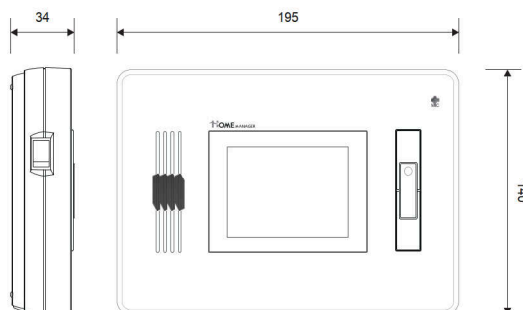

### SPECIFICATIONS

Model No.	KCV-352	KCV-D352
Power Source	AC 127V 60HZ	DC 12V±3V
Power Consumption	0.7W(Stand by), 10.5W(In load)	0.7W(Stand by), 10.5W(In load)
LCD	3.5" Digital LCD (NTSC / PAL Auto switching)	
Communication System	Hands-free Type	
Operating Temperature	0°C ~ +40°C	
Mount Type	Surface mount	
Dimesion	195(W) x 140(H) x 34(D) mm	

## WIRING DIAGRAM

## PRODUCT DIMENSION

(Unit: mm)

**SPECIFICATIONS**

Power	DC 12V±1V(power from monitor)
Power Consumption	Max. 3W
Wiring	2 Wire
Body Material	Metal
Mount Type	Surface mount
Camera Angle	100 ° (Angle Adjustable)
Min. Illumination	0.1 lux(LED ON)
Dimension	110(W) x 158(H) x 39(D)mm