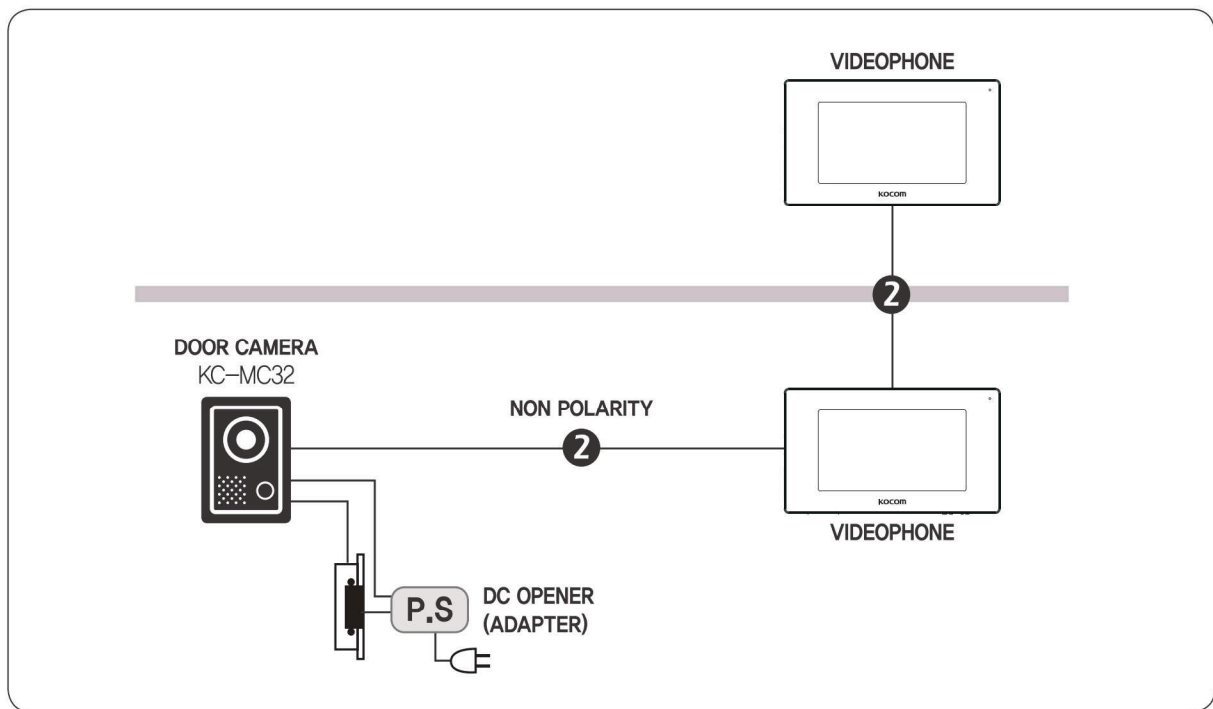

WIRING DIAGRAM