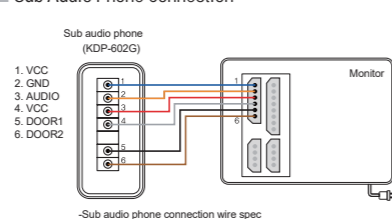

WIRING DIAGRAM

PRODUCT DIMENSION

CONNECTABLE PRODUCT

+ 4 Wire system wiring Diagram KCV-A374 / D374

■ Camera Connection

■ Camera Connection

■ Sub Audio Phone Connection

■ Door Lock wiring diagram on monitor

+ 2 Wire system wiring Diagram KCV-A372 / KCV-D372

■ Camera Connection

■ Door Lock wiring diagram on monitor

■ Dimension

■ Specifications

Model	KCV-D372	KCV-A372	KCV-A374	KCV-D374
Power	DC12V±3V	AC 100V-AC240V 50/60Hz		DC 15V ±10%
Power Consumption	Max : 0.9W / Stand by : 13W	Stand by 0.8W (±20%), Max 13W (±20%)		
LCD	17.8cm (7") Color Digital LCD (NTSC / PAR Auto switching)			
Mount Type	Surface Mount			
Wiring	Camera : 2 wires (Non polarity) Extension monitor : 2 wires (polarity)	Camera : 4 wires (polarity) Wiring Sub audio phone : 6 wire (polarity) Extension monitor : 8 wires (polarity)		
Max. Wiring distance	TIV 1.0mm Cable : 150m (Max), CAT.5E Cable : 100m (MAX)			
Communication system	Handsfree type			
Ambient temperature	0°C~40°C			
Dimension (mm)	222(W) x 144(H) x 26.5(D)		222(W) x 144(H) x 26.5(D)	