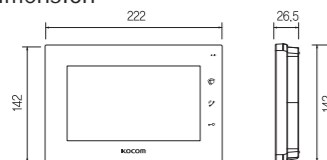

COLOR

BLACK

WHITE

SPECIFICATIONS

Model No.	KCV-A374	KCV-D374
Power Source	AC 100V-AC240V 50/60Hz	DC 15V ±10%
Power Consumption	0.8W(Standby), 13W(Max.)	
LCD	7" Digital LCD	
Communication System	Hands-free Type	
Operating Temperature	0°C ~ +40°C	
Mount Type	Surface mount	
Dimesion	222(W) × 144(H) × 33(D)mm	

+ 2 Wire system wiring Diagram KCV-A372 / KCV-D372

■ Camera Connection

■ Door Lock wiring diagram on monitor

■ Dimension

■ Specifications

Model	KCV-D372	KCV-A372	KCV-A374	KCV-D374
Power	DC12V±3V	AC 100V-AC240V 50/60Hz		DC 15V ±10%
Power Consumption	Max : 0.9W / Stand by : 13W	Stand by 0.8W (±20%), Max 13W (±20%)		
LCD	17.8cm (7") Color Digital LCD (NTSC / PAR Auto switching)			
Mount Type	Surface Mount			
Wiring	Camera : 2 wires (Non polarity) Extension monitor : 2 wires (polarity)	Camera : 4 wires (polarity) Wiring Sub audio phone : 6 wire (polarity) Extension monitor : 8 wires (polarity)		
Max. Wiring distance	TIV 1.0mm Cable : 150m (Max), CAT.5E Cable : 100m (MAX)			
Communication system	Handsfree type			
Ambient temperature	0°C~40°C			
Dimension (mm)	222(W) x 144(H) x 26.5(D)		222(W) x 144(H) x 26.5(D)	