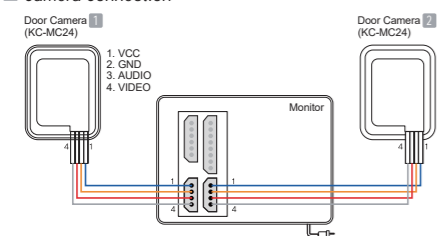

WIRING DIAGRAM

PRODUCT DIMENSION

CONNECTABLE PRODUCT

+ 4 Wire system wiring Diagram KCV-A374 / D374

■ Camera Connection

■ Camera Connection

■ Sub Audio Phone Connection

■ Door Lock wiring diagram on monitor

+ 2 Wire system wiring Diagram KCV-A372 / KCV-D372

■ Camera Connection

■ Door Lock wiring diagram on monitor

■ Dimension

■ Specifications

Model	KCV-D372	KCV-A372	KCV-A374	KCV-D374
Power	DC12V±3V	AC 100V-AC240V 50/60Hz		DC 15V ±10%
Power Consumption	Max : 0.9W / Stand by : 13W	Stand by 0.8W (±20%), Max 13W (±20%)		
LCD	17.8cm (7") Color Digital LCD (NTSC / PAR Auto switching)			
Mount Type	Surface Mount			
Wiring	Camera : 2 wires (Non polarity) Extension monitor : 2 wires (polarity)	Camera : 4 wires (polarity) Wiring Sub audio phone : 6 wire (polarity) Extension monitor : 8 wires (polarity)		
Max. Wiring distance	TIV 1.0mm Cable : 150m (Max), CAT.5E Cable : 100m (MAX)			
Communication system	Handsfree type			
Ambient temperature	0°C~40°C			
Dimension (mm)	222(W) x 144(H) x 26.5(D)		222(W) x 144(H) x 26.5(D)	

■ Door Camera Connection

New

Slim Design

Digital Color TFT LCD

Easy & Simple installation

White

2&4 Wire
KCV-A372 / D372 / A374 / D374

Handsfree Videophone

- Clear image and high resolution 7inch Color digital LCD
- Compact & Slim Design
- Easy & Simple installation
- -2 Wire non-polarity (KCV-A372) (KCV-D372)
- -4 Wire polarity (KCV-A374) (KCV-D374)
- Connection up to 2 Door Cameras and
- 2 Monitors with Sub-Audio Unit (KDP-602G) (KCV-A374) (KCV-D374)
- Combination & Intercom function of indoor (KCV-A374) (KCV-D374)
- Automatic connection check between monitor and camera
- Call & Communication with visitor & Door open function
- Door opener Connectable from Either Monitor or Camera