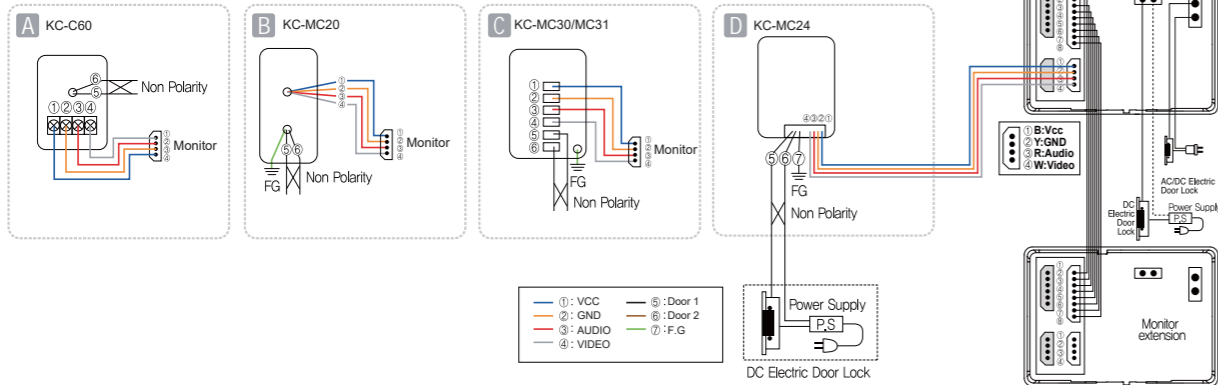

WIRING DIAGRAM

PRODUCT DIMENSION

CONNECTABLE PRODUCT

+ 4 Wire system wiring Diagram KCV-A374 / D374

■ Camera Connection

■ Camera Connection

■ Sub Audio Phone Connection

■ Door Lock wiring diagram on monitor

+ 2 Wire system wiring Diagram KCV-A372 / KCV-D372

■ Camera Connection

■ Door Lock wiring diagram on monitor

■ Dimension

■ Specifications

Model	KCV-D372	KCV-A372	KCV-A374	KCV-D374
Power	DC12V±3V	AC 100V-AC240V 50/60Hz		DC 15V ±10%
Power Consumption	Max : 0.9W / Stand by : 13W	Stand by 0.8W (±20%), Max 13W (±20%)		
LCD	17.8cm (7") Color Digital LCD (NTSC / PAR Auto switching)			
Mount Type	Surface Mount			
Wiring	Camera : 2 wires (Non polarity) Extension monitor : 2 wires (polarity)	Camera : 4 wires (polarity) Wiring Sub audio phone : 6 wire (polarity) Extension monitor : 8 wires (polarity)		
Max. Wiring distance	TIV 1.0mm Cable : 150m (Max), CAT.5E Cable : 100m (MAX)			
Communication system	Handsfree type			
Ambient temperature	0°C~40°C			
Dimension (mm)	222(W) x 144(H) x 26.5(D)		222(W) x 144(H) x 26.5(D)	

- Clear image and high resolution 7inch Color digital LCD
- Compact & Slim Design
- Easy & Simple installation
- -2 Wire non-polarity (KCV-A372) (KCV-D372)
- -4 Wire polarity (KCV-A374) (KCV-D374)
- Connection up to 2 Door Cameras and
- 2 Monitors with Sub-Audio Unit (KDP-602G) (KCV-A374) (KCV-D374)
- Combination & Intercom function of indoor (KCV-A374) (KCV-D374)
- Automatic connection check between monitor and camera
- Call & Communication with visitor & Door open function
- Door opener Connectable from Either Monitor or Camera

Simple & Slim Design

Simple and Slim design makes your interior elegant.

Installation is possible in any place.

House / Apartment / Office in any place where you need security.

Long Distance Connection

Adapting high technology & Knowhow, it can be used at the distance of 100m using UTP or CAT5 cable. (TIV 1.0mm : Over 150m) Coaxial cable is no longer necessary. (Saving cable cost)