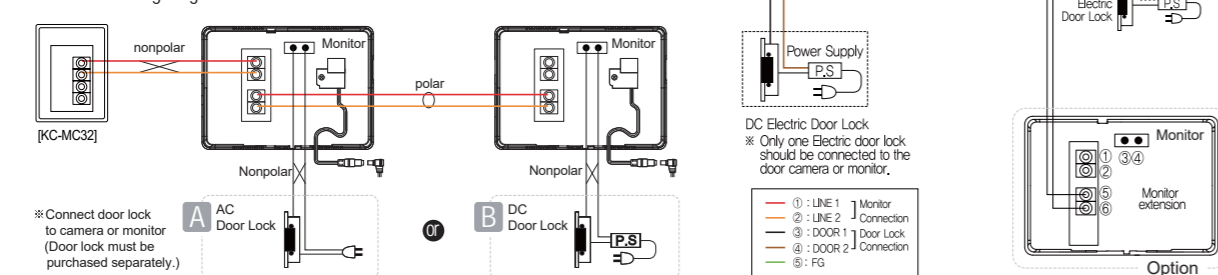

WIRING DIAGRAM

PRODUCT DIMENSION

CONNECTABLE PRODUCT

+ 4 Wire system wiring Diagram KCV-A374 / D374

■ Camera Connection

■ Camera Connection

■ Sub Audio Phone Connection

■ Door Lock wiring diagram on monitor

+ 2 Wire system wiring Diagram KCV-A372 / KCV-D372

■ Camera Connection

■ Door Lock wiring diagram on monitor

■ Dimension

■ Specifications

Model	KCV-D372	KCV-A372	KCV-A374	KCV-D374
Power	DC12V±3V	AC 100V-AC240V 50/60Hz		DC 15V ±10%
Power Consumption	Max : 0.9W / Stand by : 13W	Stand by 0.8W (±20%), Max 13W (±20%)		
LCD	17.8cm (7") Color Digital LCD (NTSC / PAR Auto switching)			
Mount Type	Surface Mount			
Wiring	Camera : 2 wires (Non polarity) Extension monitor : 2 wires (polarity)	Camera : 4 wires (polarity) Wiring Sub audio phone : 6 wire (polarity) Extension monitor : 8 wires (polarity)		
Max. Wiring distance	TIV 1.0mm Cable : 150m (Max), CAT.5E Cable : 100m (MAX)			
Communication system	Handsfree type			
Ambient temperature	0°C~40°C			
Dimension (mm)	222(W) x 144(H) x 26.5(D)		222(W) x 144(H) x 26.5(D)	

- Clear image and high resolution 7inch Color digital LCD
- Compact & Slim Design
- Easy & Simple installation
- -2 Wire non-polarity (KCV-A372) (KCV-D372)
- -4 Wire polarity (KCV-A374) (KCV-D374)
- Connection up to 2 Door Cameras and
- 2 Monitors with Sub-Audio Unit (KDP-602G) (KCV-A374) (KCV-D374)
- Combination & Intercom function of indoor (KCV-A374) (KCV-D374)
- Automatic connection check between monitor and camera
- Call & Communication with visitor & Door open function
- Door opener Connectable from Either Monitor or Camera