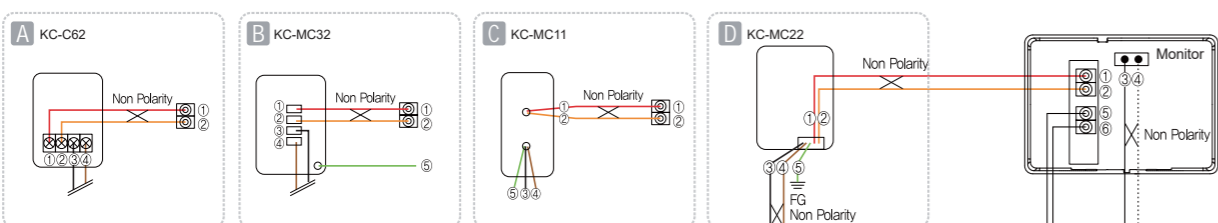

COLOR

BLACK

WHITE

SPECIFICATIONS

Model No.	KCV-A374	KCV-D374
Power Source	AC 100V-AC240V 50/60Hz	DC 15V ±10%
Power Consumption	0.8W(Standby), 13W(Max.)	
LCD	7" Digital LCD	
Communication System	Hands-free Type	
Operating Temperature	0°C ~ +40°C	
Mount Type	Surface mount	
Dimesion	222(W) × 144(H) × 33(D)mm	

WIRING DIAGRAM

PRODUCT DIMENSION

CONNECTABLE PRODUCT

+ 4 Wire system wiring Diagram KCV-A374 / D374

■ Camera Connection

■ Camera Connection

■ Sub Audio Phone Connection

■ Door Lock wiring diagram on monitor

+ 2 Wire system wiring Diagram KCV-A372 / KCV-D372

■ Camera Connection

■ Door Lock wiring diagram on monitor

■ Dimension

■ Specifications

Model	KCV-D372	KCV-A372	KCV-A374	KCV-D374
Power	DC12V±3V	AC 100V-AC240V 50/60Hz		DC 15V ±10%
Power Consumption	Max : 0.9W / Stand by : 13W	Stand by 0.8W (±20%), Max 13W (±20%)		
LCD	17.8cm (7") Color Digital LCD (NTSC / PAR Auto switching)			
Mount Type	Surface Mount			
Wiring	Camera : 2 wires (Non polarity) Extension monitor : 2 wires (polarity)	Camera : 4 wires (polarity) Wiring Sub audio phone : 6 wire (polarity) Extension monitor : 8 wires (polarity)		
Max. Wiring distance	TIV 1.0mm Cable : 150m (Max), CAT.5E Cable : 100m (MAX)			
Communication system	Handsfree type			
Ambient temperature	0°C~40°C			
Dimension (mm)	222(W) x 144(H) x 26.5(D)		222(W) x 144(H) x 26.5(D)	

- Clear image and high resolution 7inch Color digital LCD
- Compact & Slim Design
- Easy & Simple installation
- -2 Wire non-polarity (KCV-A372) (KCV-D372)
- -4 Wire polarity (KCV-A374) (KCV-D374)
- Connection up to 2 Door Cameras and
- 2 Monitors with Sub-Audio Unit (KDP-602G) (KCV-A374) (KCV-D374)
- Combination & Intercom function of indoor (KCV-A374) (KCV-D374)
- Automatic connection check between monitor and camera
- Call & Communication with visitor & Door open function
- Door opener Connectable from Either Monitor or Camera