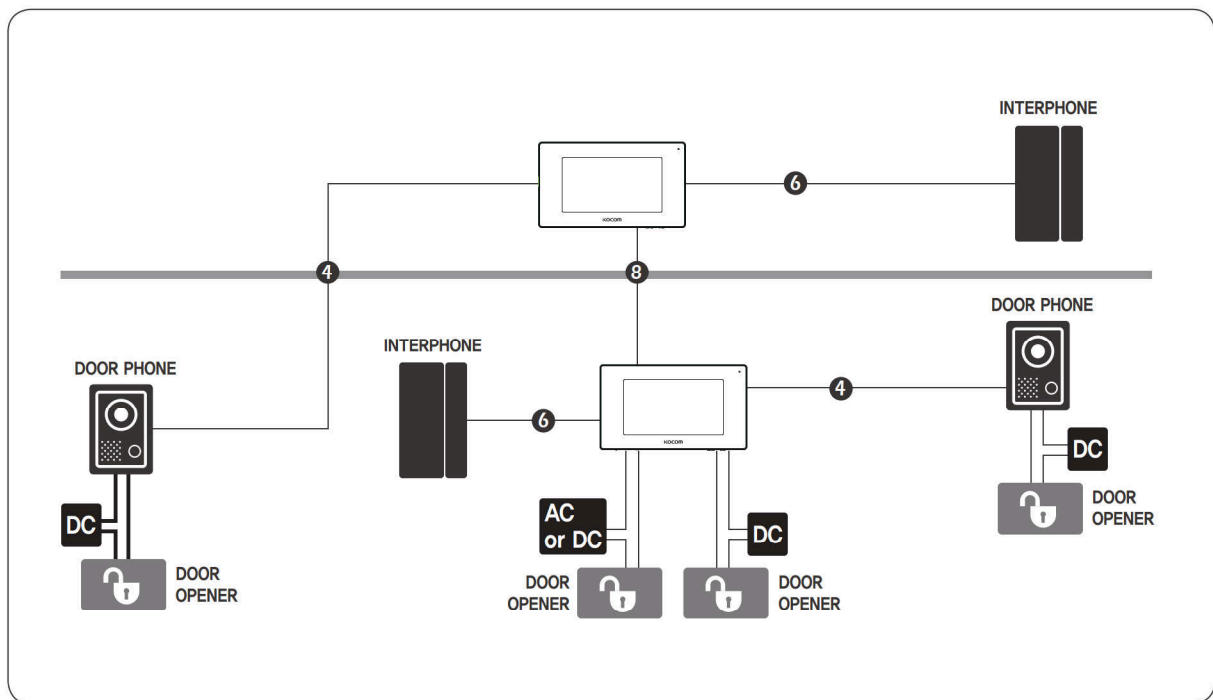

4 WIRE APARTMENT SYSTEM MONITOR

KCV-A374·D374

- 7" Color digital LCD monitor
- Easy to operate using OSD menu and icon button
- 5 Melody Selection
- Communication between Door camera, Guard phone and Lobby phone
- Connection up to 2 Door Cameras and 2 Monitors with Sub-Audio Unit (KDP-602G)
Internal communication between indoor units

WIRING DIAGRAM

PRODUCT DIMENSION

CONNECTABLE PRODUCT

+ 4 Wire system wiring Diagram KCV-A374 / D374

■ Camera Connection

■ Camera Connection

■ Sub Audio Phone Connection

■ Door Lock wiring diagram on monitor

+ 2 Wire system wiring Diagram KCV-A372 / KCV-D372

■ Camera Connection

■ Door Lock wiring diagram on monitor

■ Dimension

■ Specifications

Model	KCV-D372	KCV-A372	KCV-A374	KCV-D374
Power	DC12V±3V	AC 100V-AC240V 50/60Hz		DC 15V ±10%
Power Consumption	Max : 0.9W / Stand by : 13W	Stand by 0.8W (±20%), Max 13W (±20%)		
LCD	17.8cm (7") Color Digital LCD (NTSC / PAR Auto switching)			
Mount Type	Surface Mount			
Wiring	Camera : 2 wires (Non polarity) Extension monitor : 2 wires (polarity)	Camera : 4 wires (polarity) Wiring Sub audio phone : 6 wire (polarity) Extension monitor : 8 wires (polarity)		
Max. Wiring distance	TIV 1.0mm Cable : 150m (Max), CAT.5E Cable : 100m (MAX)			
Communication system	Handsfree type			
Ambient temperature	0°C~40°C			
Dimension (mm)	222(W) x 144(H) x 26.5(D)		222(W) x 144(H) x 26.5(D)	

- Clear image and high resolution 7inch Color digital LCD
- Compact & Slim Design
- Easy & Simple installation
- -2 Wire non-polarity (KCV-A372) (KCV-D372)
- -4 Wire polarity (KCV-A374) (KCV-D374)
- Connection up to 2 Door Cameras and
- 2 Monitors with Sub-Audio Unit (KDP-602G) (KCV-A374) (KCV-D374)
- Combination & Intercom function of indoor (KCV-A374) (KCV-D374)
- Automatic connection check between monitor and camera
- Call & Communication with visitor & Door open function
- Door opener Connectable from Either Monitor or Camera