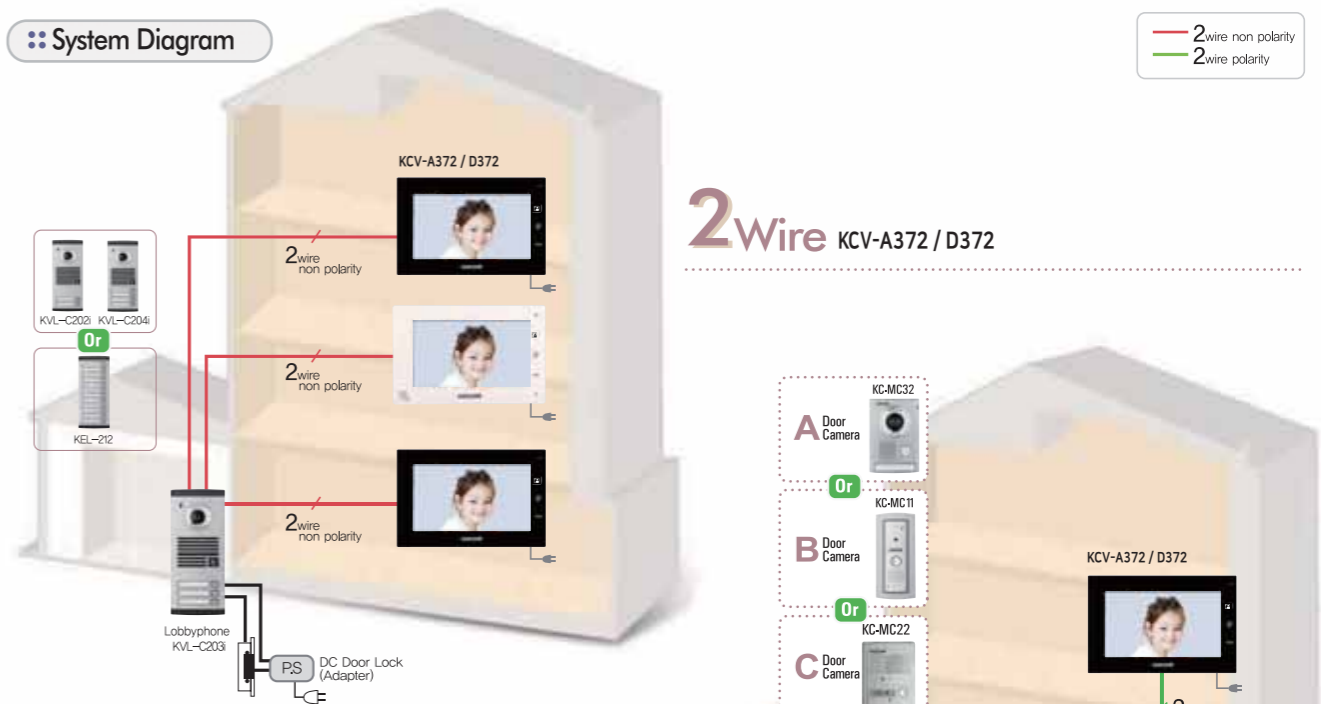

System Diagram

2Wire KCV-A372 / D372