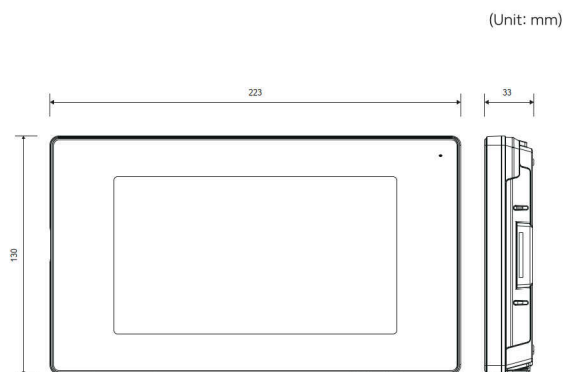

PRODUCT DIMENSION