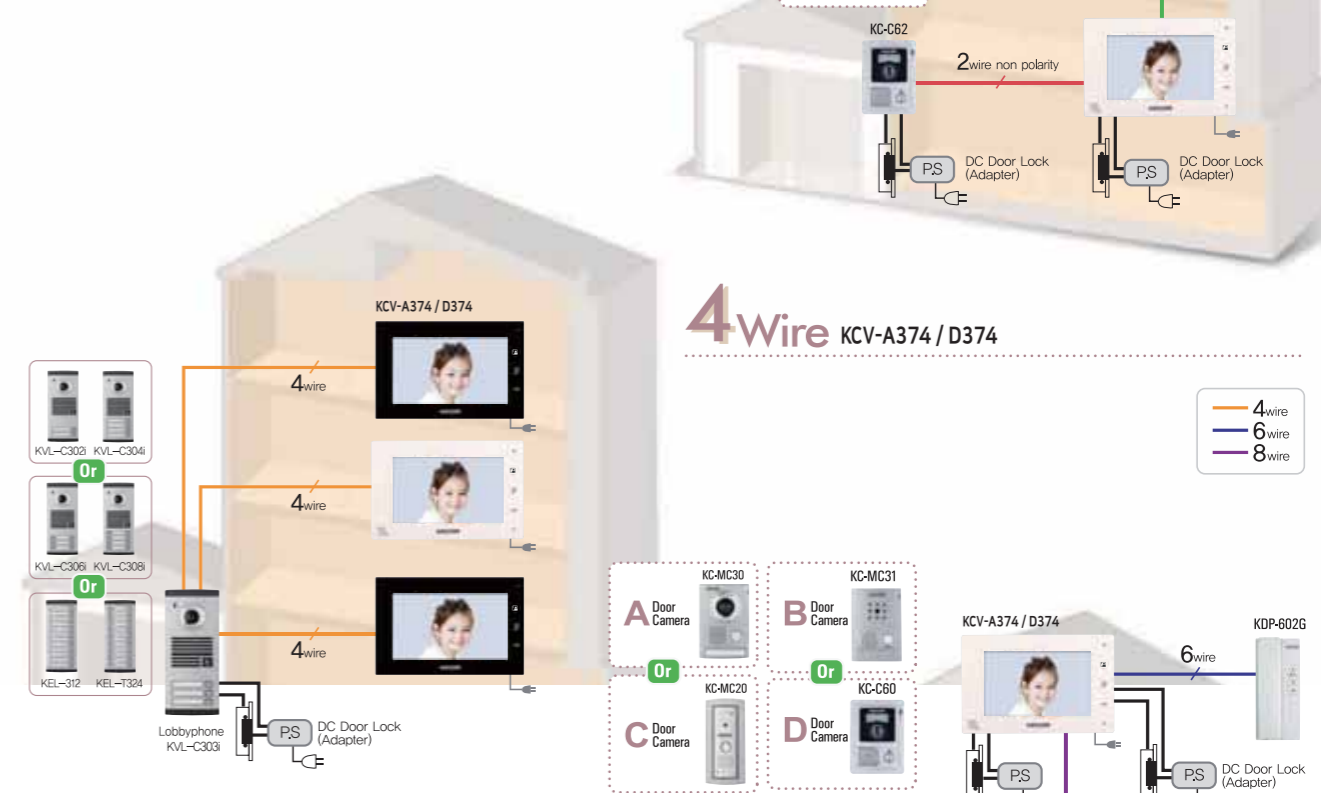

4Wire KCV-A374 / D374

Option