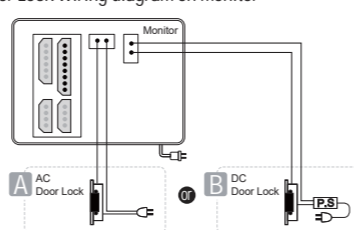

WIRING DIAGRAM

PRODUCT DIMENSION

CONNECTABLE PRODUCT

+ 4 Wire system wiring Diagram KCV-A374 / D374

■ Camera Connection

■ Camera Connection

■ Sub Audio Phone Connection

■ Door Lock wiring diagram on monitor

+ 2 Wire system wiring Diagram KCV-A372 / KCV-D372

■ Camera Connection

■ Door Lock wiring diagram on monitor

■ Dimension

■ Specifications

Model	KCV-D372	KCV-A372	KCV-A374	KCV-D374
Power	DC12V±3V	AC 100V-AC240V 50/60Hz		DC 15V ±10%
Power Consumption	Max : 0.9W / Stand by : 13W	Stand by 0.8W (±20%), Max 13W (±20%)		
LCD	17.8cm (7") Color Digital LCD (NTSC / PAR Auto switching)			
Mount Type	Surface Mount			
Wiring	Camera : 2 wires (Non polarity) Extension monitor : 2 wires (polarity)	Camera : 4 wires (polarity) Wiring Sub audio phone : 6 wire (polarity) Extension monitor : 8 wires (polarity)		
Max. Wiring distance	TIV 1.0mm Cable : 150m (Max), CAT.5E Cable : 100m (MAX)			
Communication system	Handsfree type			
Ambient temperature	0°C~40°C			
Dimension (mm)	222(W) x 144(H) x 26.5(D)		222(W) x 144(H) x 26.5(D)	

■ Door Camera Connection

New

Slim Design

Digital Color TFT LCD

Easy & Simple installation

White

2&4 Wire
KCV-A372 / D372 / A374 / D374

Handsfree Videophone