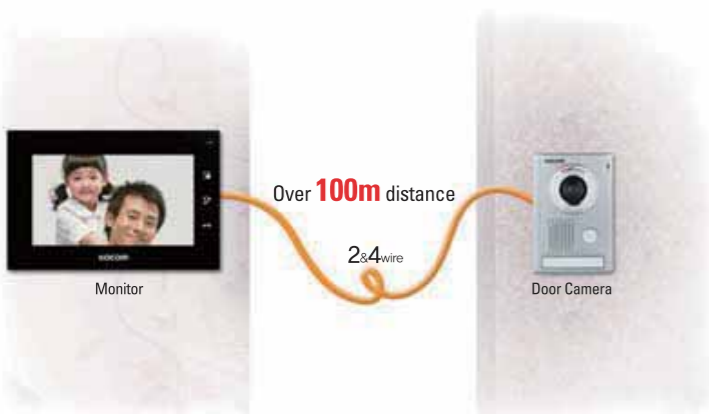

Simple & Slim Design

Simple and Slim design makes your interior elegant.

Installation is possible in any place.

House / Apartment / Office in any place where you need security.

Long Distance Connection

Adapting high technology & Knowhow, it can be used at the distance of 100m using UTP or CAT5 cable. (TIV 1.0mm : Over 150m) Coaxial cable is no longer necessary. (Saving cable cost)