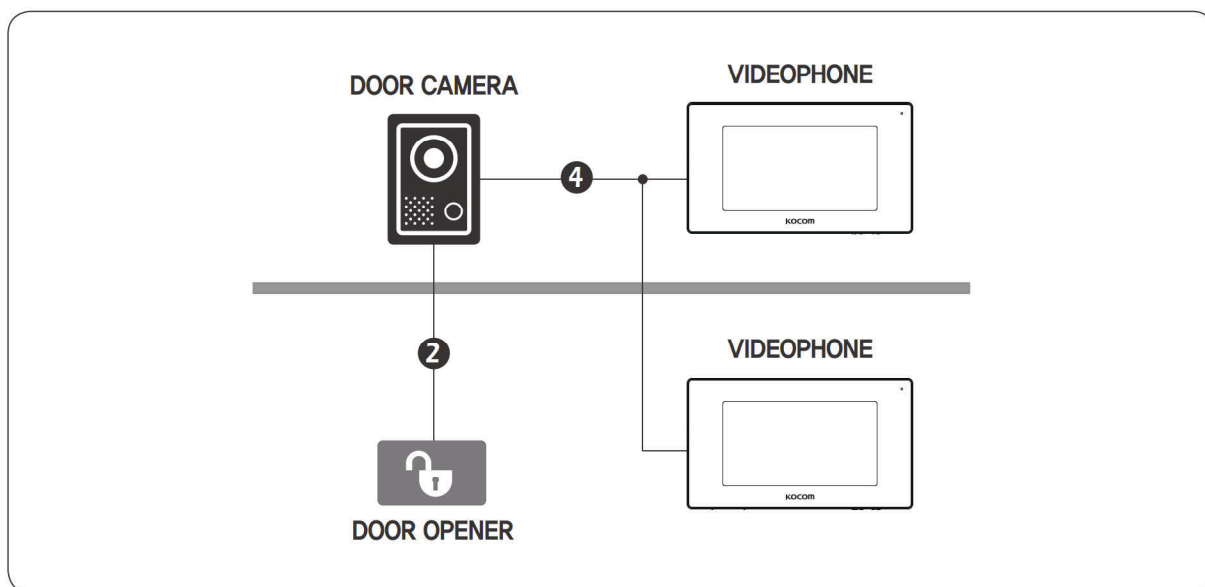

WIRING DIAGRAM