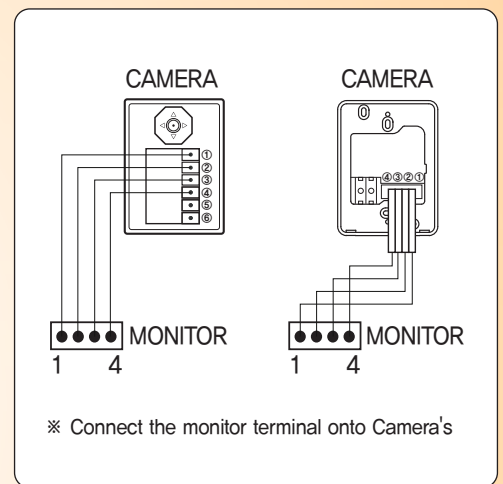

Camera connection wiring

※ Caution for Camera Installation

When turned on, the monitor automatically detects if video signal(CAM1) is NTSC or PAL.
So, after connecting camera(CAM1), the monitor should be turned on again.

Specifications

Monitor	Model number	KCV-504		KCV-D504	
	Power Source	AC90V-AC240V 50/60Hz		DC 15V-2A(JPW128KA1502N05)	
	Power Consumption	Stand by 1W, In load 8.5W(±20%)			
	Operating Temperature	0°C ~ +40°C			
	LCD	7 Inch color LCD			
	Communication System	Handsfree type			
	Wiring	Door camera wiring - Polarized 4 lines (VCC[12V] / GND / VOICE / VIDEO)			
	Mount Type	Surface mount			
Dimension	223(W) x 130(H) x 26(D) mm				
Door Camera	Model number	KC-MC30	KC-MC24	KC-C60	KC-MC20
	Power Source	DC 12V±1V(Power from Monitor)			
	Power Consumption	Max. 3W			
	Operating	-10°C ~ +50°C			
	Dimension	110(W) x 158(H) x 39(D)mm	96(W) x 127(H) x 32(D)mm	95(W) x 127(H) x 34(D)mm	40(W) x 120(H) x 22(D)mm
	Angle of Lens	Diagonal 120° (angle adjustable)	Diagonal 90°	Diagonal 90°	Diagonal 90°

※ Door Camera Wiring - Polarized 4 lines (VCC[12V]/GND/VOICE/VIDEO)

KOCOM

KOCOM CO., LTD.

Head Office KOCOM BLDG., 22, Arayuk-ro, Gochon-eup, Gimpo-si, Gyeonggi-do, 415-816, Korea

TEL : +82-2-6675-2211 | FAX : +82-2-6675-2000 | E-mail : export@kocom.co.kr | www.kocom.com

※ This catalog is based on the date as shown in the right and specifications are subject to change without notice for quality improvement.

KCV-504 00328