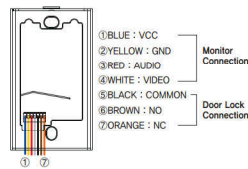

## WIRING DIAGRAM

## PRODUCT DIMENSION

## CONNECTABLE PRODUCT

DOOR CAMERA  
**KC-Q81P**

- 4 WIRE
- SUNVISOR

**SPECIFICATIONS**

|                   |                               |
|-------------------|-------------------------------|
| Power             | DC 12V±1V(power from monitor) |
| Power Consumption | Max. 3W                       |
| Wiring            | 4 Wire                        |
| Body Material     | Plastic                       |
| Mount Type        | Surface mount                 |
| Camera Angle      | 100 ° (Angle Adjustable)      |
| Min. Illumination | 0.1 lux(LED ON)               |
| Dimension         | 75(W) x 136.5(H) x 18.5(D)mm  |

**WIRING**

DOOR CAMERA  
**KC-MC24**

- 4 WIRE

**SPECIFICATIONS**

|                   |                               |
|-------------------|-------------------------------|
| Power             | DC 12V±1V(power from monitor) |
| Power Consumption | Max. 2.5W                     |
| Wiring            | 4 Wire                        |
| Body Material     | Metal                         |
| Mount Type        | Surface mount                 |
| Camera Angle      | 90 ° (Fixed)                  |
| Min. Illumination | 0.1 lux on the object(LED ON) |
| Dimension         | 95(W) x 127(H) x 32(D)mm      |