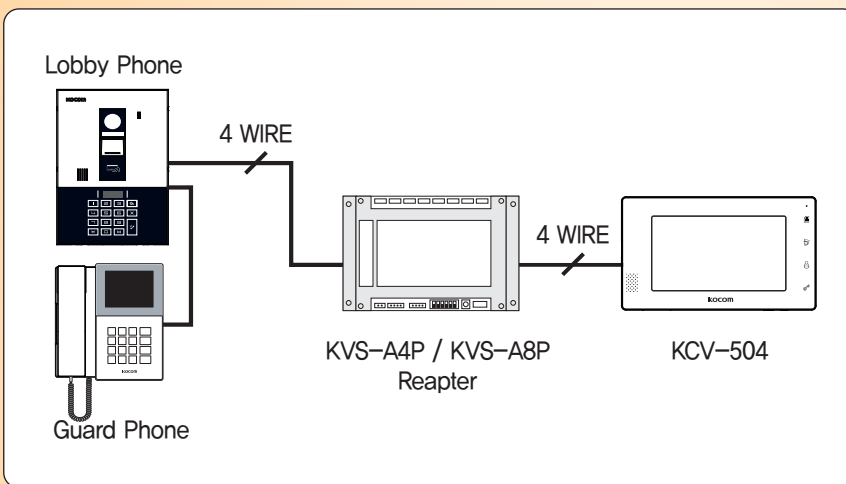

**WIRING**

**Full Mirror Front**

**26mm Ultra Slim Design**

KCV-504/D504

 **Handsfree Videophone**  
**KCV-504/D504**

Compact Slim Design(26mm) | 7 inch digital LCD color monior | Full Mirror Front  
Easy Icon Button | OSD function | Visitor Communication and Door Open  
Communicate with Guard Master phone | Touch button | Guard Phone, Lobby Phone Operating

Monitor for KCV-504 / KCV-D504

Transparent(Black)    Transparent(White)    Mirror(Black)    Mirror(White)

Camera for KCV-504 / KCV-D504

KC-MC24    KC-C60    KC-MC20    KC-MC30    KLP-C410

## System configurations (Cam Mode)

## System configurations (System Mode)