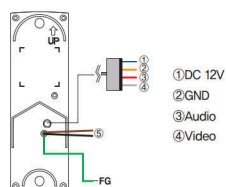

## CONNECTABLE PRODUCT

DOOR CAMERA  
**KC-Q81P**

- 4 WIRE
- SUNVISOR

**SPECIFICATIONS**

|                   |                               |
|-------------------|-------------------------------|
| Power             | DC 12V±1V(power from monitor) |
| Power Consumption | Max. 3W                       |
| Wiring            | 4 Wire                        |
| Body Material     | Plastic                       |
| Mount Type        | Surface mount                 |
| Camera Angle      | 100 ° (Angle Adjustable)      |
| Min. Illumination | 0.1 lux(LED ON)               |
| Dimension         | 75(W) x 136.5(H) x 18.5(D)mm  |

**WIRING**

DOOR CAMERA  
**KC-MC20**

- 4 WIRE
- SUNVISOR

**SPECIFICATIONS**

|                   |                               |
|-------------------|-------------------------------|
| Power             | DC 12V±1V(power from monitor) |
| Power Consumption | Consumption : Max. 2.5W       |
| Wiring            | 4 Wire                        |
| Body Material     | Metal                         |
| Mount Type        | Surface mount                 |
| Camera Angle      | 90 ° (Fixed)                  |
| Min. Illumination | 0.1 lux on the object(LED ON) |
| Dimension         | 40(W) x 120(H) x 22(D)mm      |

**WIRING**

**Full Mirror Front**

**26mm Ultra Slim Design**

KCV-504/D504

 **Handsfree Videophone**  
**KCV-504/D504**

Compact Slim Design(26mm) | 7 inch digital LCD color monior | Full Mirror Front  
Easy Icon Button | OSD function | Visitor Communication and Door Open  
Communicate with Guard Master phone | Touch button | Guard Phone, Lobby Phone Operating