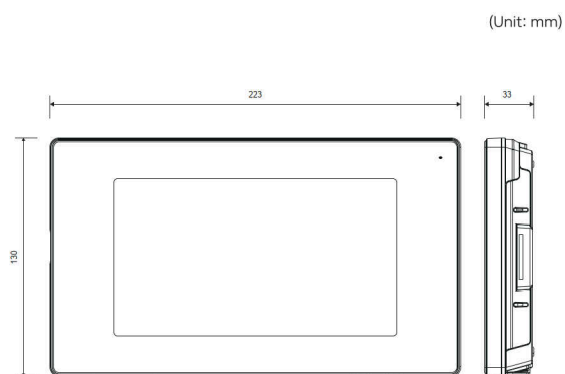

#### SPECIFICATIONS

|                       |                                  |                            |
|-----------------------|----------------------------------|----------------------------|
| Model No.             | KCV-504                          | KCV-D504                   |
| Power Source          | AC 100-240V, 50/60Hz             | DC 15V-2A(JPW128KA1502N05) |
| Power Consumption     | Stand by 1.5W, In load 11W(±20%) |                            |
| LCD                   | 7" Digital LCD                   |                            |
| Communication System  | Hands-free Type                  |                            |
| Operating Temperature | 0°C ~ +40°C                      |                            |
| Mount Type            | Surface mount                    |                            |
| Dimesion              | 223(W) x 130(H) x 26(D) mm       |                            |

## PRODUCT DIMENSION