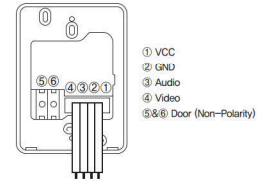

## CONNECTABLE PRODUCT

DOOR CAMERA  
**KC-Q81P**

- 4 WIRE
- SUNVISOR

**SPECIFICATIONS**

|                   |                               |
|-------------------|-------------------------------|
| Power             | DC 12V±1V(power from monitor) |
| Power Consumption | Max. 3W                       |
| Wiring            | 4 Wire                        |
| Body Material     | Plastic                       |
| Mount Type        | Surface mount                 |
| Camera Angle      | 100 ° (Angle Adjustable)      |
| Min. Illumination | 0.1 lux(LED ON)               |
| Dimension         | 75(W) x 136.5(H) x 18.5(D)mm  |

**WIRING**

DOOR CAMERA  
**KC-MC24**

- 4 WIRE

**SPECIFICATIONS**

|                   |                               |
|-------------------|-------------------------------|
| Power             | DC 12V±1V(power from monitor) |
| Power Consumption | Max. 2.5W                     |
| Wiring            | 4 Wire                        |
| Body Material     | Metal                         |
| Mount Type        | Surface mount                 |
| Camera Angle      | 90 ° (Fixed)                  |
| Min. Illumination | 0.1 lux on the object(LED ON) |
| Dimension         | 95(W) x 127(H) x 32(D)mm      |

**WIRING**

DOOR CAMERA  
**KC-MC20**

- 4 WIRE
- SUNVISOR

**SPECIFICATIONS**

|                   |                               |
|-------------------|-------------------------------|
| Power             | DC 12V±1V(power from monitor) |
| Power Consumption | Consumption : Max. 2.5W       |
| Wiring            | 4 Wire                        |
| Body Material     | Metal                         |
| Mount Type        | Surface mount                 |
| Camera Angle      | 90 ° (Fixed)                  |
| Min. Illumination | 0.1 lux on the object(LED ON) |
| Dimension         | 40(W) x 120(H) x 22(D)mm      |