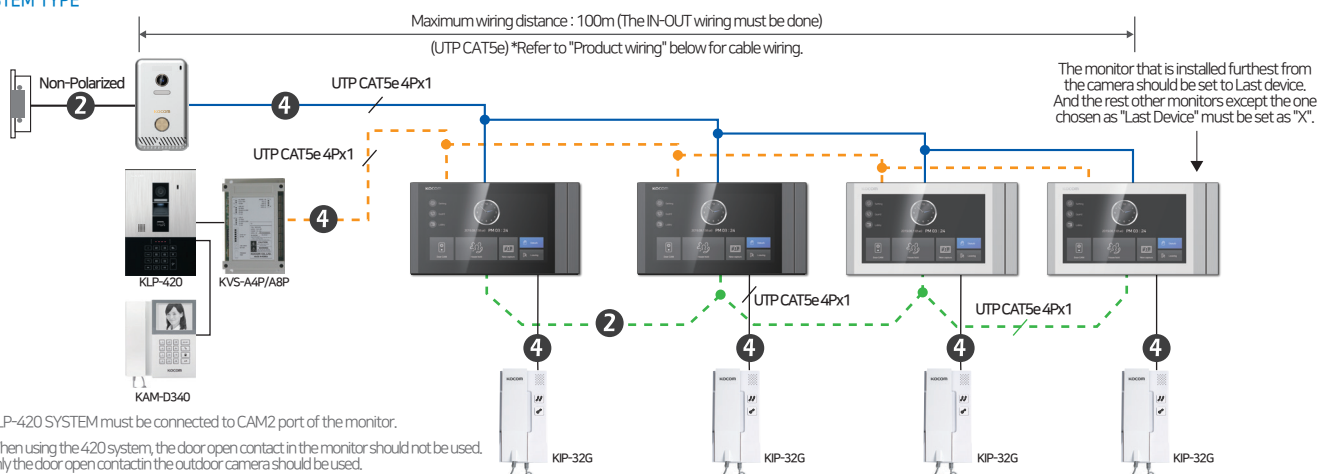

WIRING DIAGRAM

SYSTEM TYPE