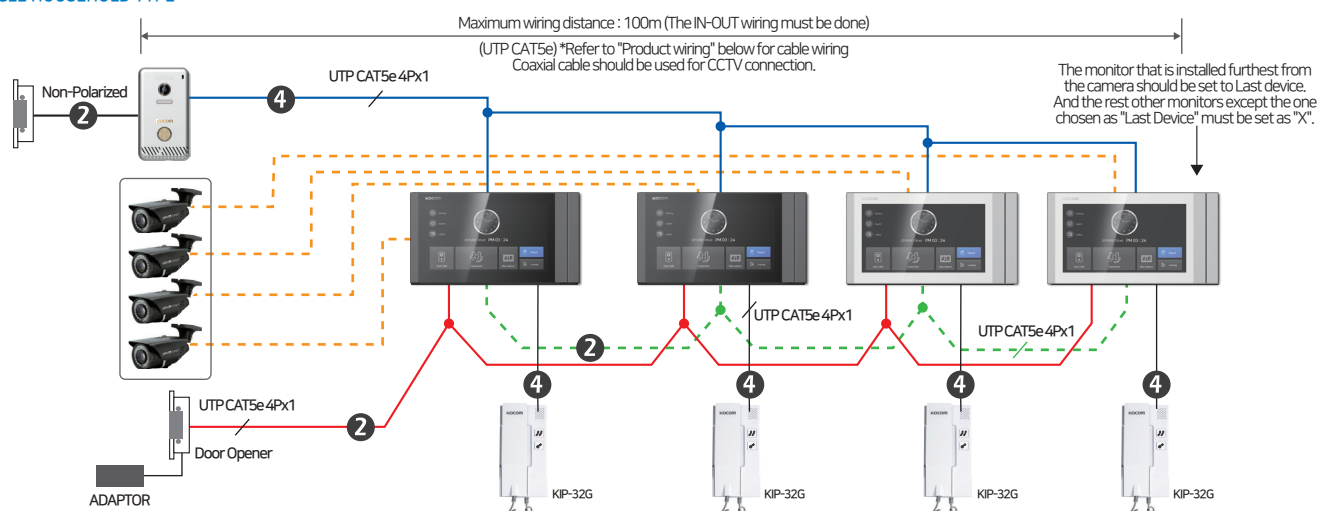

SINGLE HOUSEHOLD TYPE