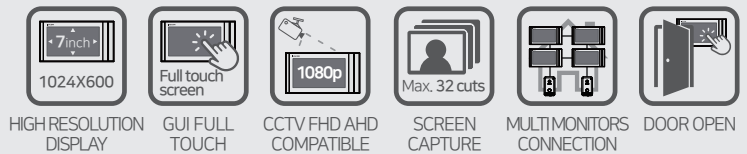

## FUNCTION

- 7" Digital LCD Screen(NTSC/PAL)
- GUI, Full Touch Screen
- Compatible with 1080p(FHD) AHD CCTV (TVI , AHD , CVI)
- Auto still image capture(Max 32 cuts) Door Camera
- Connection up to 2 Door Cameras and 4 Monitors with Sub-interphone(KIP-32G)
- Automatic & Simple Installation for Extra Video Devices
- Selective Calling & Answering between Indoor Units
- Multifamily, Apartment Application (KLP-C420 SYSTEM)