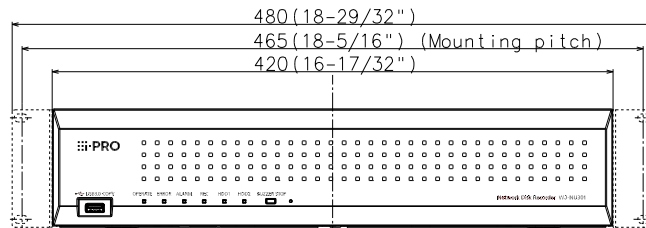

## OPTIONAL ACCESSORIES

Select a compatible accessory

[Accessory Selector \(i-pro.com\)](https://i-pro.com).

WV-QRM201

Wall mounting

285 (11-7/32")  
300 (11-13/16")

15 (19/32")

480 (18-29/32")  
465 (18-5/16") (Mounting pitch)  
420 (16-17/32")