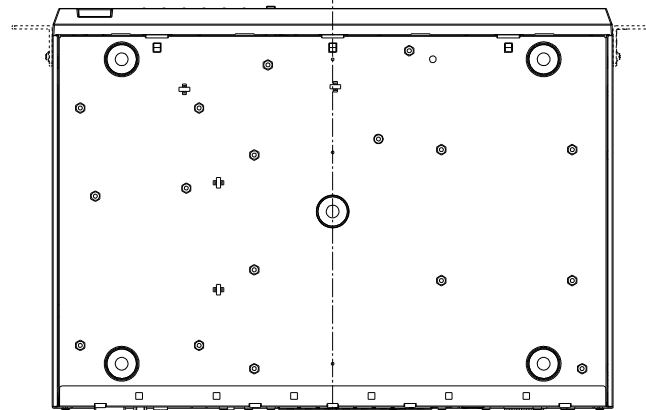

316 (12-7/16")