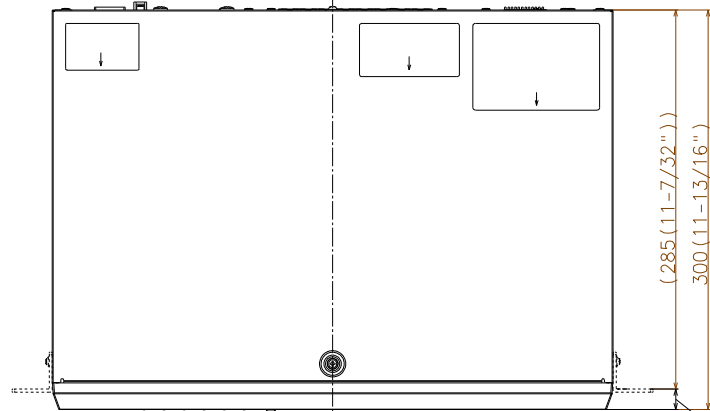

## OPTIONAL ACCESSORIES

Select a compatible accessory

[Accessory Selector \(i-pro.com\)](https://i-pro.com).

WV-QRM201

Wall mounting

285 (11-7/32")  
300 (11-13/16")

15 (19/32")

480 (18-29/32")  
465 (18-5/16") (Mounting pitch)  
420 (16-17/32")