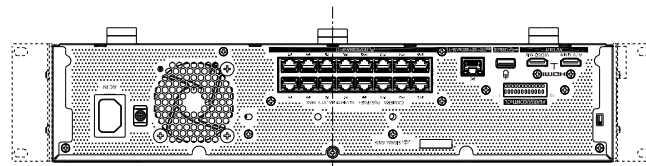

## OPTIONAL ACCESSORIES

Select a compatible accessory

[Accessory Selector \(i-pro.com\)](https://i-pro.com).

WV-QRM201

Wall mounting

285 (11-7/32")  
300 (11-13/16")

15 (19/32")

480 (18-29/32")  
465 (18-5/16") (Mounting pitch)  
420 (16-17/32")